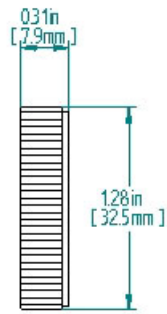

Dimensions

REAR

TOLERANCES ARE: ± 0.03 in.
[± 0.76 mm]

1.125-24 UNF THREADS
FOR REFERENCE ONLY

RING

FITS PANELS UP TO
0.25 in (6.35 mm) THICK