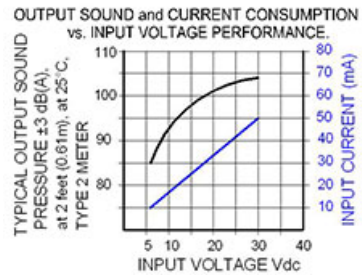

[AudioLarm II Series](#)

XB-09-630-Q(M)

More Information

 [UL Recognized](#)

 **RoHS** Rohs Compliant

**Specifications**

<b>Mounting</b>	Panel Mount
<b>Operating Mode</b>	Extra Loud Medium Beep Tone
<b>Operating Voltage</b>	6-30 Vdc
<b>Operating Frequency</b>	2900 $\pm$ 250 Hz
<b>Typical Operating Current</b>	10 mA at 6 Vdc 50 mA at 30 Vdc
<b>Typical Sound Pressure</b>	85 $\pm$ 5 dB(A) at 6 Vdc at 24 inches (61 cm), at 25°C 103 $\pm$ 5 dB(A) at 30 Vdc at 24 inches (61 cm), at 25°C
<b>Termination</b>	Quick Connect Blades
<b>Termination Strength</b>	Pull test with a maximum of 22 pounds (10 kg) load
<b>Operating Temperature</b>	-20_C to +65_C
<b>Storage Temperature</b>	-40_C to +85_C
<b>Surge Voltage</b>	20% over maximum rated voltage for less than 5 minutes
<b>Reverse Voltage Protection</b>	To the maximum operating voltage
<b>Construction Materials</b>	Case- Plastic _NORYL_ N-190, Flame Retardant UL 94-VO, Black Internal Circuit- Audio-oscillator and piezoelectric driver Potting- 2 parts epoxy resin or silicone, black Diaphragm- Stainless Steel 304
<b>Gasket</b>	Gasket (sold separately) 0.062" thick, 60 Durometer Neoprene ASTM B117 Certified - Withstands exposure to salt spray for 300 hours IP 68 Certified - Withstands water submergence and dust exposure Humidity- 95% relative humidity at +40_C continuously for 100 hours. Vibration- Withstands vibration between 0 and 55 Hz. on all axes.
<b>Construction Materials</b>	
<b>Life Expectancy</b>	10 years under normal operating conditions.
<b>Warranty</b>	For a period of two years from the date of manufacture under normal operating conditions.
<b>Notes</b>	This product is not intended as a life safety device.
<b>Terms and Conditions of Sale</b>	<a href="#">Link here</a>