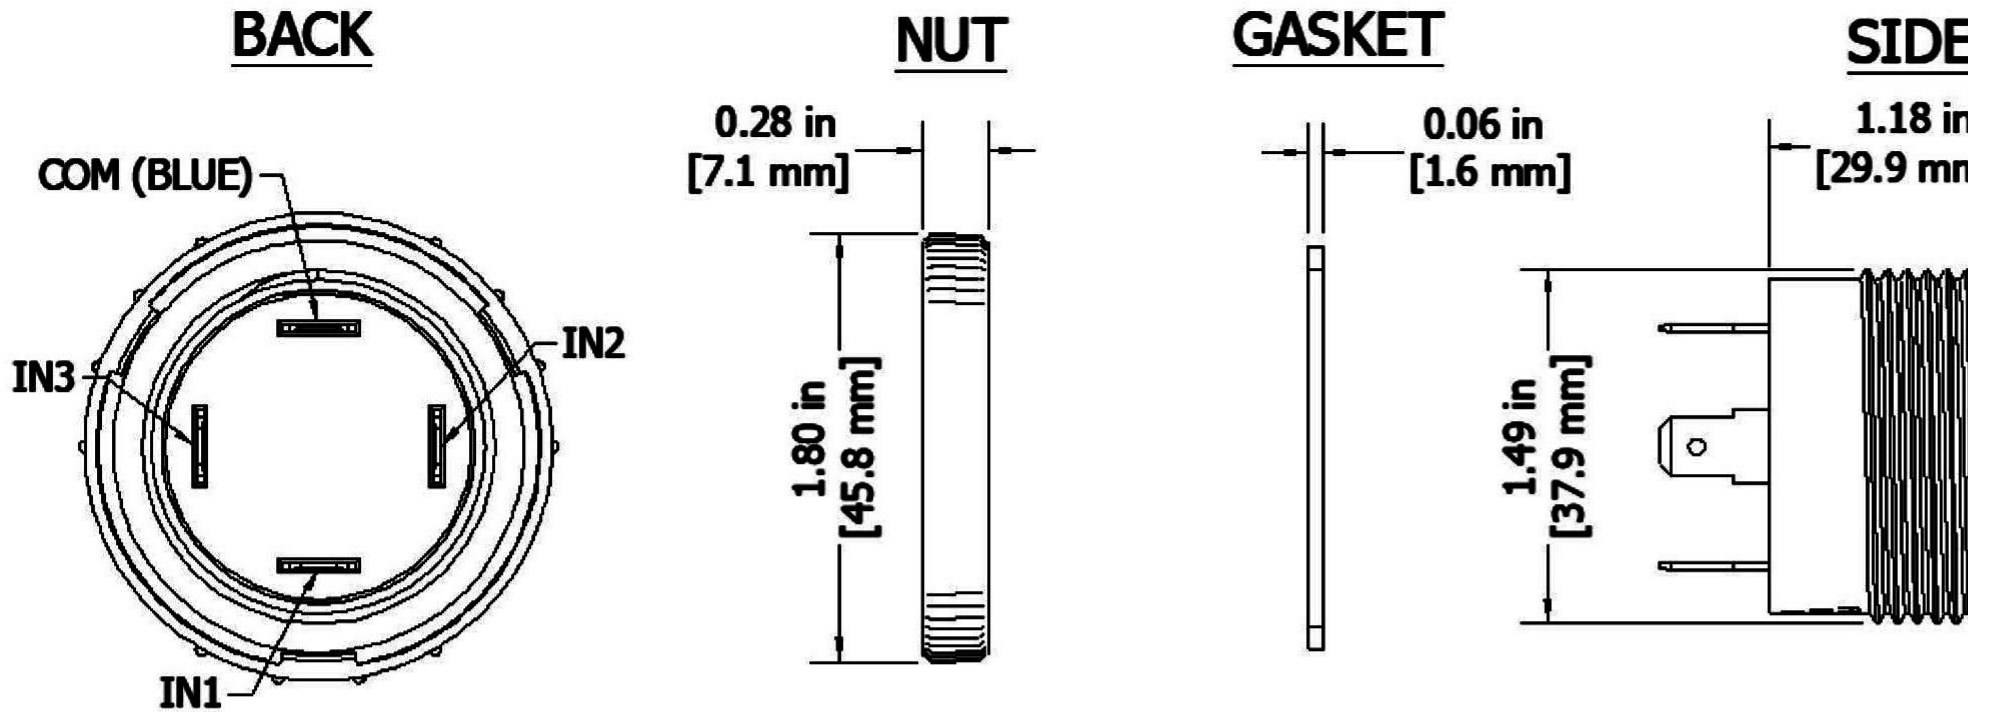

#### Specifications

<b>Mounting</b>	Panel Mount
<b>Color</b>	Blue
<b>Operating Mode</b>	Extra Loud Multiple Tone
<b>Operating Voltage</b>	9-30 Vdc
<b>Operating Frequency</b>	3000±250 Hz
<b>Typical Operating Current</b>	65 mA at 9 Vdc 130 mA at 30 Vdc
<b>Typical Sound Pressure</b>	100 ±5 dB(A) at 9 Vdc at 24 inches (61 cm), at 25°C 108 ±5 dB(A) at 30 Vdc at 24 inches (61 cm), at 25°C
<b>Termination</b>	Quick Connect Blades
<b>Termination Strength</b>	Pull test with a maximum of 22 pounds (10 kg) load
<b>Operating Temperature</b>	-20_C to +65_C
<b>Storage Temperature</b>	-40_C to +85_C
<b>Surge Voltage</b>	20% over maximum rated voltage for less than 5 minutes
<b>Reverse Voltage Protection</b>	To the maximum operating voltage
<b>Construction Materials</b>	Case- Plastic _NORYL_ N-190, Flame Retardant UL 94-VO, Black Internal Circuit- Audio-oscillator and piezoelectric driver Potting- 2 parts epoxy resin or silicone, black Diaphragm- Stainless Steel 304
<b>Gasket</b>	Gasket (Included) 0.125" thick, 60 Durometer Neoprene ASTM B117 Certified - Withstands exposure to salt spray for 300 hours IP 68 Certified - Withstands water submergence and dust exposure
<b>Construction Materials</b>	Humidity- 95% relative humidity at +40_C continuously for 100 hours. Vibration- Withstands vibration between 0 and 55 Hz. on all axes. 10 years under normal operating conditions.
<b>Life Expectancy</b>	10 years under normal operating conditions.
<b>Warranty</b>	For a period of two years from the date of manufacture under normal operating conditions.
<b>Notes</b>	This product is not intended as a life safety device.
<b>Terms and Conditions of Sale</b>	<a href="#">Link here</a>

More Information

 [UL Recognized](#)

 [RoHS Compliant](#)

TOLERANCES ARE  $\pm 0.03$ in. [ $\pm 0.76$ mm] UNLESS OTHERWISE SPECIFIED