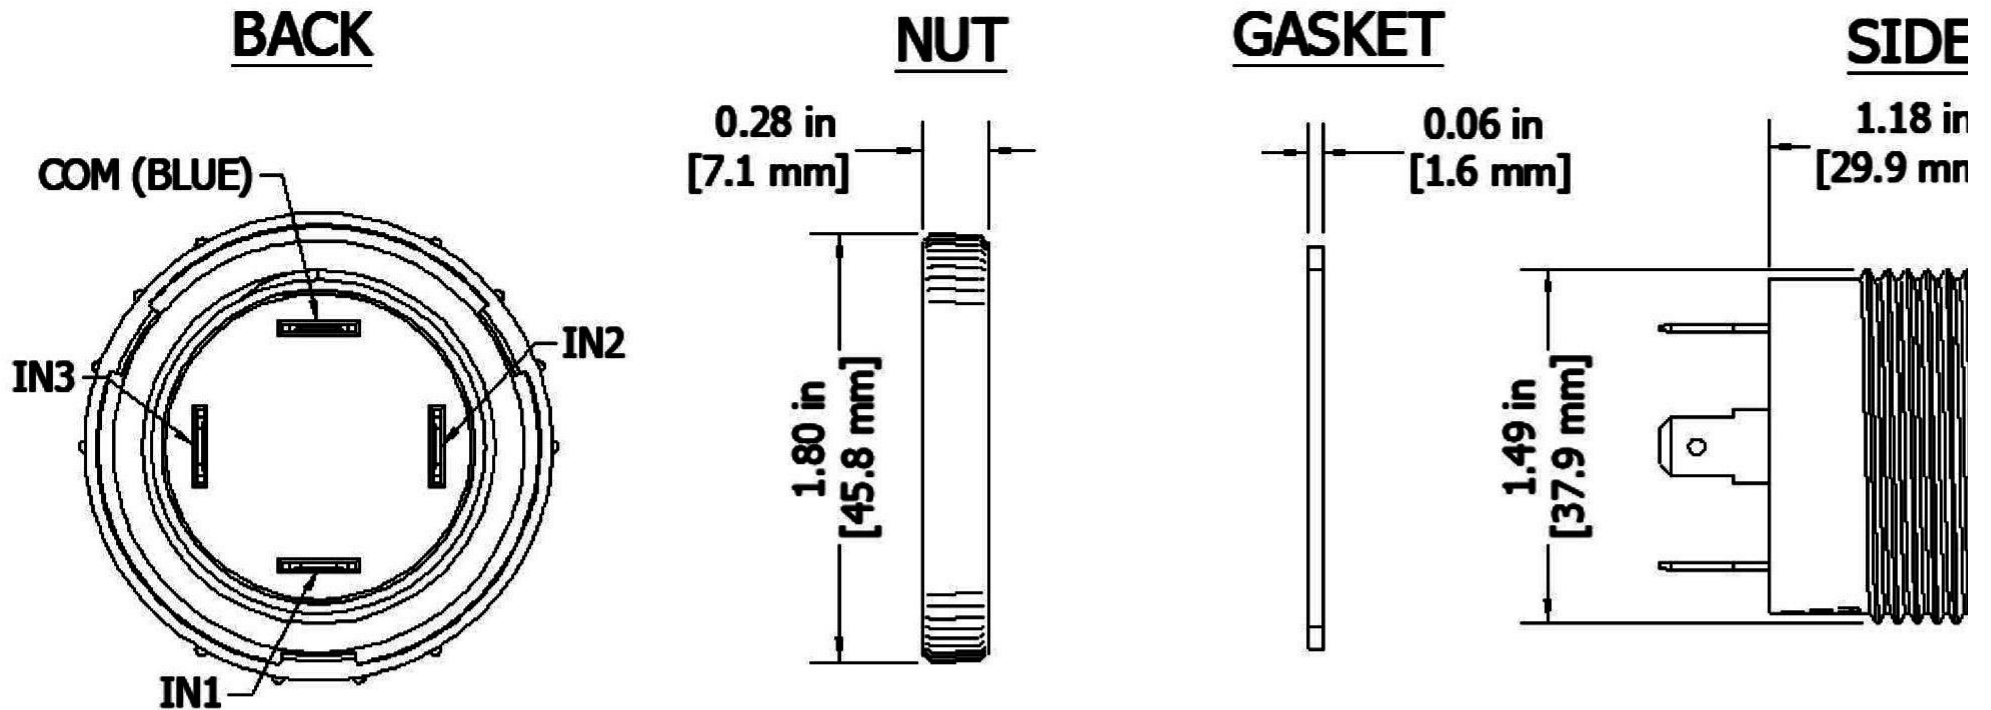

#### Specifications

<b>Mounting</b>	Panel Mount with Volume Control
<b>Color</b>	Green
<b>Operating Mode</b>	Extra Loud Multiple Tone
<b>Operating Voltage</b>	9-30 Vdc
<b>Operating Frequency</b>	3000±250 Hz
<b>Typical Operating Current</b>	65 mA at 9 Vdc 130 mA at 30 Vdc
<b>Typical Sound Pressure</b>	100 ±5 dB(A) at 9 Vdc at 24 inches (61 cm), at 25°C 108 ±5 dB(A) at 30 Vdc at 24 inches (61 cm), at 25°C
<b>Termination</b>	Quick Connect Blades
<b>Termination Strength</b>	Pull test with a maximum of 22 pounds (10 kg) load
<b>Operating Temperature</b>	-20_C to +65_C
<b>Storage Temperature</b>	-40_C to +85_C
<b>Surge Voltage</b>	20% over maximum rated voltage for less than 5 minutes
<b>Reverse Voltage Protection</b>	To the maximum operating voltage
<b>Construction Materials</b>	Case- Plastic _NORYL_ N-190, Flame Retardant UL 94-VO, Black Internal Circuit- Audio-oscillator and piezoelectric driver Potting- 2 parts epoxy resin or silicone, black Diaphragm- Stainless Steel 304
<b>Gasket</b>	Gasket (Included) 0.125" thick, 60 Durometer Neoprene ASTM B117 Certified - Withstands exposure to salt spray for 300 hours IP 68 Certified - Withstands water submergence and dust exposure
<b>Construction Materials</b>	Humidity- 95% relative humidity at +40_C continuously for 100 hours. Vibration- Withstands vibration between 0 and 55 Hz. on all axes. 10 years under normal operating conditions.
<b>Life Expectancy</b>	10 years under normal operating conditions.
<b>Warranty</b>	For a period of two years from the date of manufacture under normal operating conditions.
<b>Notes</b>	This product is not intended as a life safety device.
<b>Terms and Conditions of Sale</b>	<a href="#">Link here</a>

More Information

 [UL Recognized](#)

 [RoHS Compliant](#)

TOLERANCES ARE  $\pm 0.03$ in. [ $\pm 0.76$ mm] UNLESS OTHERWISE SPECIFIED