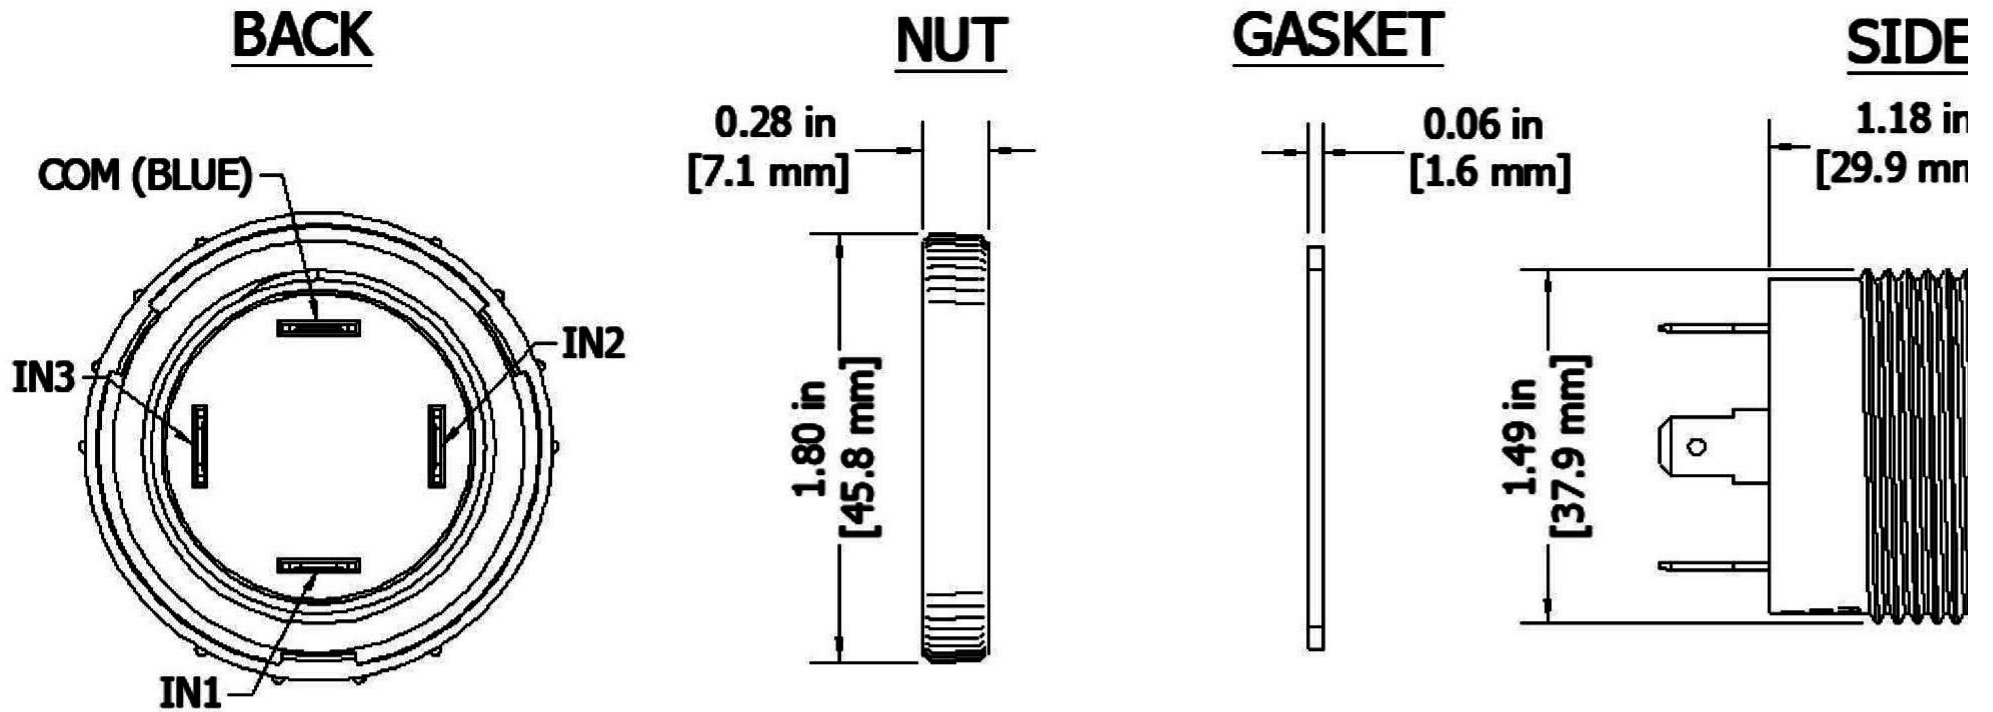

#### Specifications

<b>Mounting</b>	Panel Mount with Volume Control
<b>Color</b>	Red
<b>Operating Mode</b>	Extra Loud Multiple Tone
<b>Operating Voltage</b>	9-30 Vdc
<b>Operating Frequency</b>	3000±250 Hz
<b>Typical Operating Current</b>	65 mA at 9 Vdc 130 mA at 30 Vdc
<b>Typical Sound Pressure</b>	100 ±5 dB(A) at 9 Vdc at 24 inches (61 cm), at 25°C 108 ±5 dB(A) at 30 Vdc at 24 inches (61 cm), at 25°C
<b>Termination</b>	Quick Connect Blades
<b>Termination Strength</b>	Pull test with a maximum of 22 pounds (10 kg) load
<b>Operating Temperature</b>	-20_C to +65_C
<b>Storage Temperature</b>	-40_C to +85_C
<b>Surge Voltage</b>	20% over maximum rated voltage for less than 5 minutes
<b>Reverse Voltage Protection</b>	To the maximum operating voltage
<b>Construction Materials</b>	Case- Plastic _NORYL_ N-190, Flame Retardant UL 94-VO, Black Internal Circuit- Audio-oscillator and piezoelectric driver Potting- 2 parts epoxy resin or silicone, black Diaphragm- Stainless Steel 304
<b>Gasket</b>	Gasket (Included) 0.125" thick, 60 Durometer Neoprene ASTM B117 Certified - Withstands exposure to salt spray for 300 hours IP 68 Certified - Withstands water submergence and dust exposure
<b>Construction Materials</b>	Humidity- 95% relative humidity at +40_C continuously for 100 hours. Vibration- Withstands vibration between 0 and 55 Hz. on all axes. 10 years under normal operating conditions.
<b>Life Expectancy</b>	10 years under normal operating conditions.
<b>Warranty</b>	For a period of two years from the date of manufacture under normal operating conditions.
<b>Notes</b>	This product is not intended as a life safety device.
<b>Terms and Conditions of Sale</b>	<a href="#">Link here</a>

TOLERANCES ARE  $\pm 0.03$ in. [ $\pm 0.76$ mm] UNLESS OTHERWISE SPECIFIED