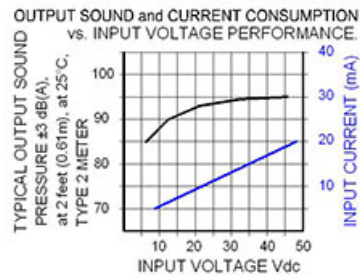

[AudioLarm II Series](#)

MB-V09-948-Q(U)

More Information

 [UL Recognized](#)

 **RoHS** RoHS Compliant

**Specifications**

<b>Mounting</b>	Panel Mount with Volume Control
<b>Operating Mode</b>	Medium Loud Ultra Fast Beep Tone
<b>Operating Voltage</b>	9-48 Vdc
<b>Operating Frequency</b>	2900±250 Hz
<b>Typical Operating Current</b>	5 mA at 9 Vdc 20 mA at 48 Vdc
<b>Typical Sound Pressure</b>	85 ±5 dB(A) at 9 Vdc at 24 inches (61 cm), at 25°C 95 ±5 dB(A) at 48 Vdc at 24 inches (61 cm), at 25°C
<b>Termination</b>	Quick Connect Blades
<b>Termination Strength</b>	Pull test with a maximum of 22 pounds (10 kg) load
<b>Operating Temperature</b>	-20_C to +65_C
<b>Storage Temperature</b>	-40_C to +85_C
<b>Surge Voltage</b>	20% over maximum rated voltage for less than 5 minutes
<b>Reverse Voltage Protection</b>	To the maximum operating voltage
<b>Construction Materials</b>	Case- Plastic _NORYL_ N-190, Flame Retardant UL 94-VO, Black Internal Circuit- Audio-oscillator and piezoelectric driver Potting- 2 parts epoxy resin or silicone, black Diaphragm- Stainless Steel 304
<b>Gasket</b>	Gasket (sold separately) 0.062" thick, 60 Durometer Neoprene ASTM B117 Certified - Withstands exposure to salt spray for 300 hours IP 68 Certified - Withstands water submergence and dust exposure Humidity- 95% relative humidity at +40_C continuously for 100 hours. Vibration- Withstands vibration between 0 and 55 Hz. on all axes.
<b>Construction Materials</b>	
<b>Life Expectancy</b>	10 years under normal operating conditions.
<b>Warranty</b>	For a period of two years from the date of manufacture under normal operating conditions.
<b>Notes</b>	This product is not intended as a life safety device.
<b>Terms and Conditions of Sale</b>	<a href="#">Link here</a>