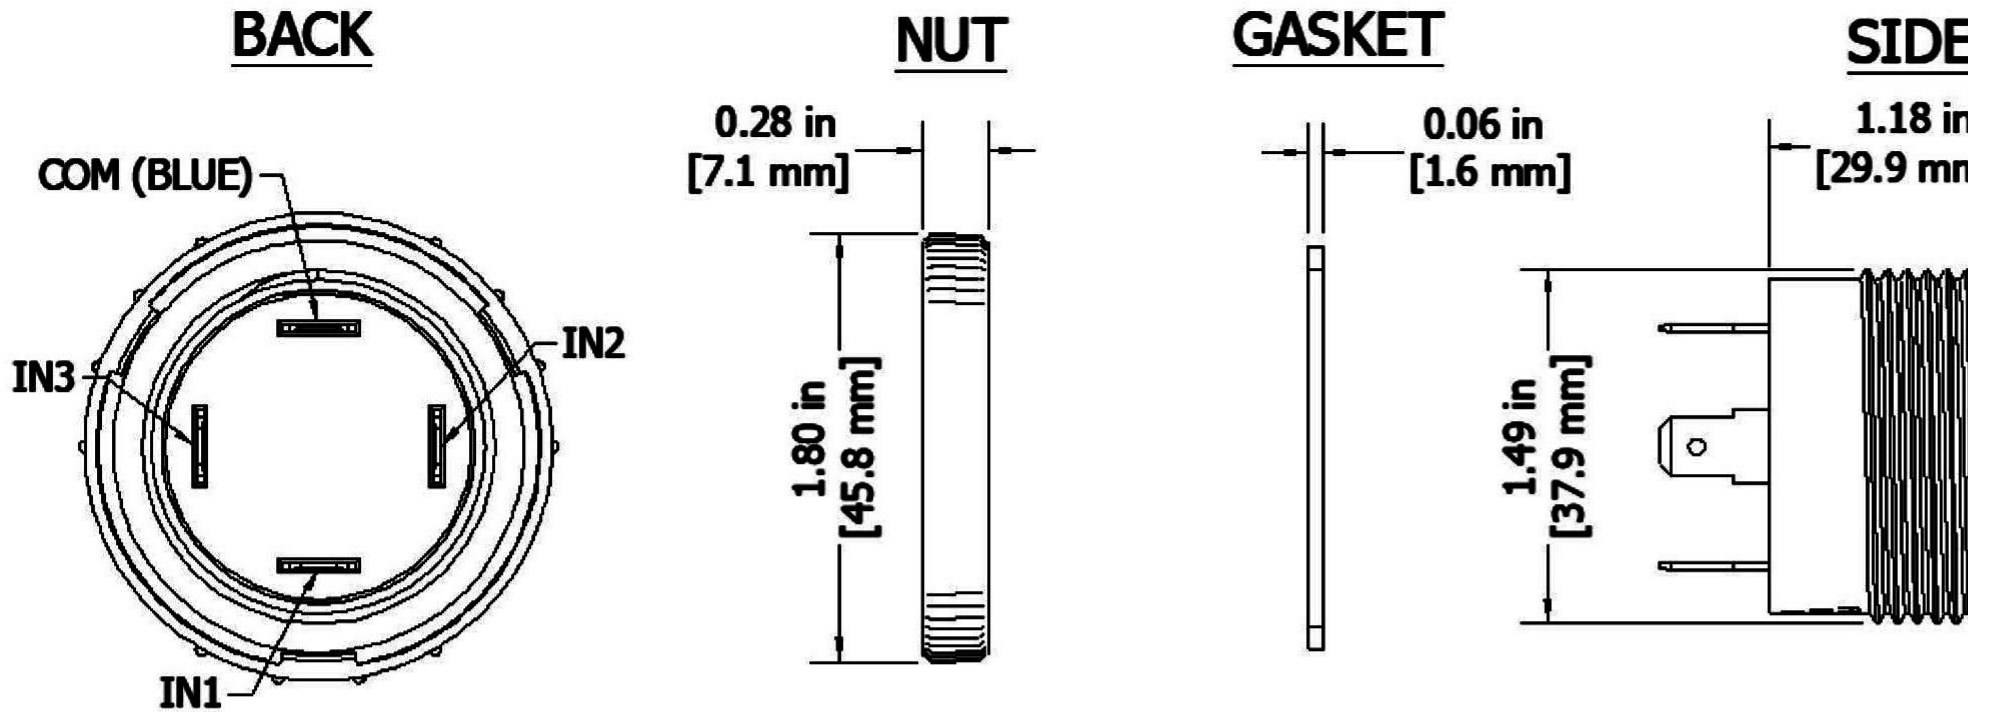

#### Specifications

<b>Mounting</b>	Panel Mount
<b>Color</b>	Red
<b>Operating Mode</b>	Extra Loud Multiple Tone
<b>Operating Voltage</b>	9-30 Vdc
<b>Operating Frequency</b>	3000±250 Hz
<b>Typical Operating Current</b>	65 mA at 9 Vdc 130 mA at 30 Vdc
<b>Typical Sound Pressure</b>	100 ±5 dB(A) at 9 Vdc at 24 inches (61 cm), at 25°C 108 ±5 dB(A) at 30 Vdc at 24 inches (61 cm), at 25°C
<b>Termination</b>	Quick Connect Blades
<b>Termination Strength</b>	Pull test with a maximum of 22 pounds (10 kg) load
<b>Operating Temperature</b>	-20_C to +65_C
<b>Storage Temperature</b>	-40_C to +85_C
<b>Surge Voltage</b>	20% over maximum rated voltage for less than 5 minutes
<b>Reverse Voltage Protection</b>	To the maximum operating voltage
<b>Construction Materials</b>	Case- Plastic _NORYL_ N-190, Flame Retardant UL 94-VO, Black Internal Circuit- Audio-oscillator and piezoelectric driver Potting- 2 parts epoxy resin or silicone, black Diaphragm- Stainless Steel 304
<b>Gasket</b>	Gasket (Included) 0.125" thick, 60 Durometer Neoprene ASTM B117 Certified - Withstands exposure to salt spray for 300 hours IP 68 Certified - Withstands water submergence and dust exposure
<b>Construction Materials</b>	Humidity- 95% relative humidity at +40_C continuously for 100 hours. Vibration- Withstands vibration between 0 and 55 Hz. on all axes. 10 years under normal operating conditions.
<b>Life Expectancy</b>	10 years under normal operating conditions.
<b>Warranty</b>	For a period of two years from the date of manufacture under normal operating conditions.
<b>Notes</b>	This product is not intended as a life safety device.
<b>Terms and Conditions of Sale</b>	<a href="#">Link here</a>

More Information

 [UL Recognized](#)

 [RoHS Compliant](#)

TOLERANCES ARE  $\pm 0.03$ in. [ $\pm 0.76$ mm] UNLESS OTHERWISE SPECIFIED