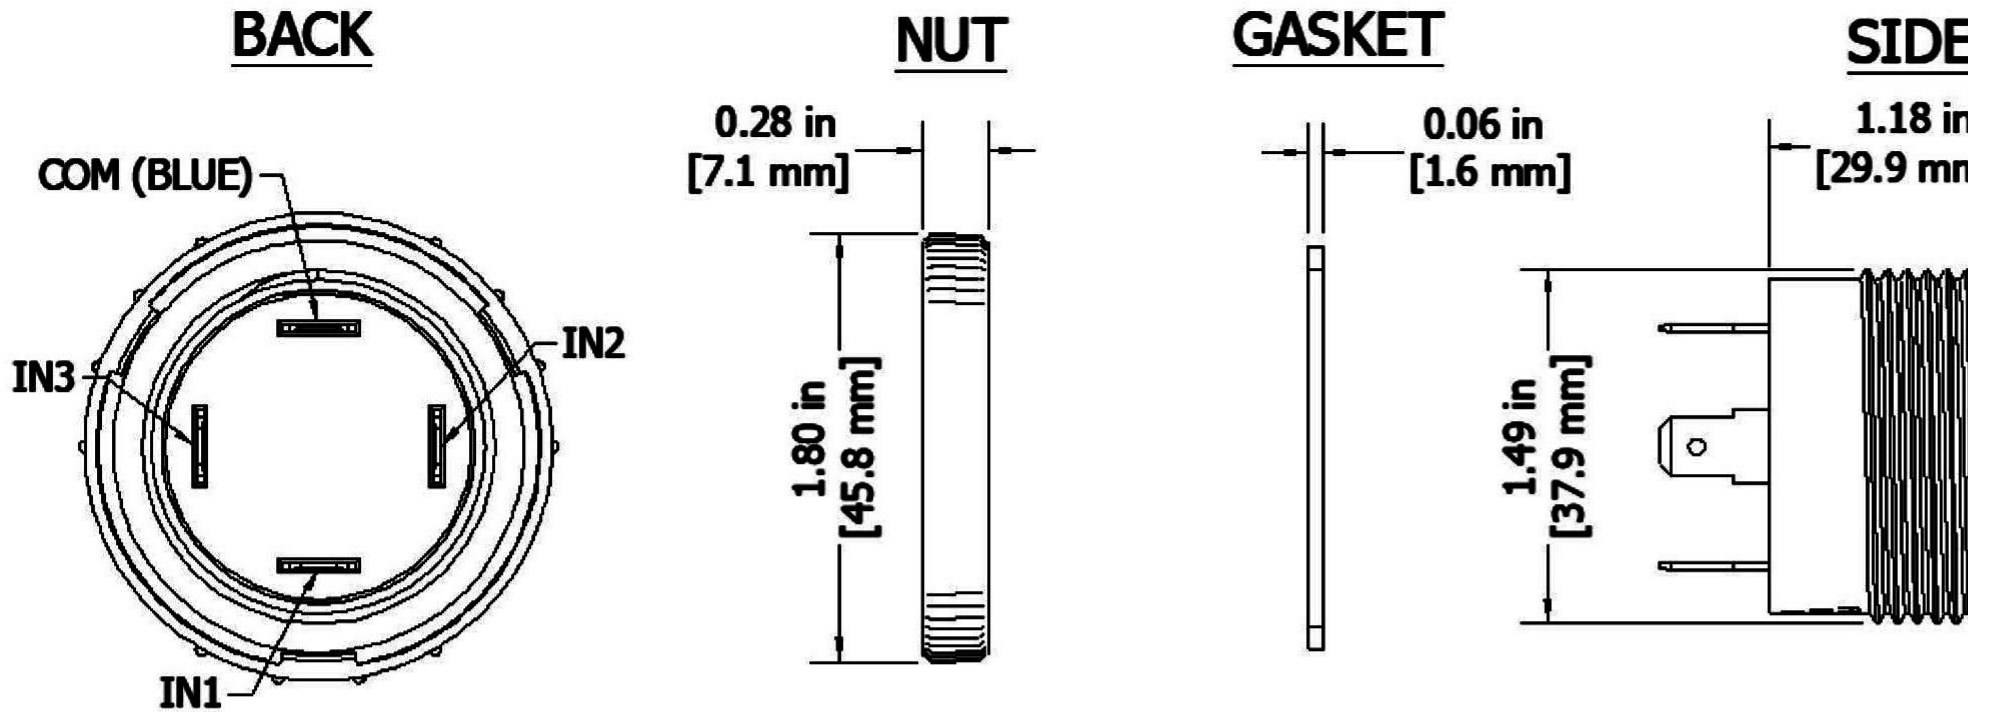

#### Specifications

<b>Mounting</b>	Panel Mount with Volume Control
<b>Color</b>	Green
<b>Operating Mode</b>	Extra Loud Multiple Tone
<b>Operating Voltage</b>	9-30 Vdc
<b>Operating Frequency</b>	3000±250 Hz
<b>Typical Operating Current</b>	65 mA at 9 Vdc 130 mA at 30 Vdc
<b>Typical Sound Pressure</b>	100 ±5 dB(A) at 9 Vdc at 24 inches (61 cm), at 25°C 108 ±5 dB(A) at 30 Vdc at 24 inches (61 cm), at 25°C
<b>Termination</b>	Quick Connect Blades
<b>Termination Strength</b>	Pull test with a maximum of 22 pounds (10 kg) load
<b>Operating Temperature</b>	-20_C to +65_C
<b>Storage Temperature</b>	-40_C to +85_C
<b>Surge Voltage</b>	20% over maximum rated voltage for less than 5 minutes
<b>Reverse Voltage Protection</b>	To the maximum operating voltage
<b>Construction Materials</b>	Case- Plastic _NORYL_ N-190, Flame Retardant UL 94-VO, Black Internal Circuit- Audio-oscillator and piezoelectric driver Potting- 2 parts epoxy resin or silicone, black Diaphragm- Stainless Steel 304
<b>Gasket</b>	Gasket (Included) 0.125" thick, 60 Durometer Neoprene ASTM B117 Certified - Withstands exposure to salt spray for 300 hours IP 68 Certified - Withstands water submergence and dust exposure
<b>Construction Materials</b>	Humidity- 95% relative humidity at +40_C continuously for 100 hours. Vibration- Withstands vibration between 0 and 55 Hz. on all axes. 10 years under normal operating conditions.
<b>Life Expectancy</b>	10 years under normal operating conditions.
<b>Warranty</b>	For a period of two years from the date of manufacture under normal operating conditions.
<b>Notes</b>	This product is not intended as a life safety device.
<b>Terms and Conditions of Sale</b>	<a href="#">Link here</a>

More Information

 [UL Recognized](#)

 [RoHS Compliant](#)

TOLERANCES ARE  $\pm 0.03$ in. [ $\pm 0.76$ mm] UNLESS OTHERWISE SPECIFIED